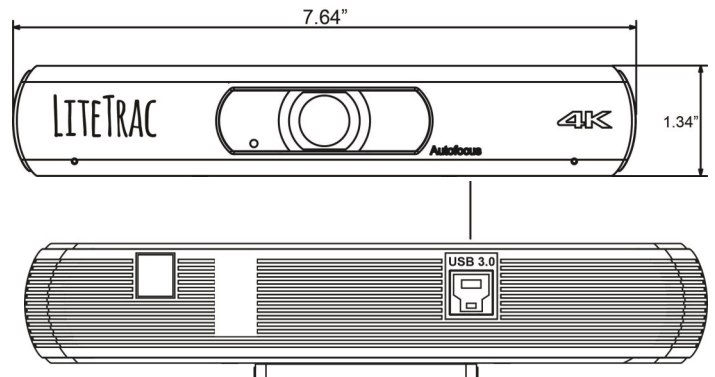

## 4K Ultra HD ePTZ Camera

With Facial Detection Auto-Tracking

- **4K Ultra High Definition**—Up to 4K@30fps image output. Backward compatible with 1080P, 720P video resolutions.
- **USB 3.0**—One USB 3.0 interface for the power supply, video output and audio output.
- **Wide-Angle Distortion Free Lens**—Field of View up to 120°
- **Built-in Microphone Array**—Range of up to 35 Feet and implements noise suppression technologies to filter out unwanted sound.
- **Built for Low Light**—Implements noise reduction technologies that produce a clean and clear picture even in ultra-low light conditions.

## Technical Information

Operating Systems Supported	Windows / Mac OS / Linux / Android
Built-in Microphone Range	Up to 35 Feet
USB Connection	1 x USB 3.0: Type B, Female
USB Protocol	UVC 1.1
UVC PTZ	Supported (ePTZ)
Input Voltage	5V (USB Power Supply)
Size	7.64" x 1.34" x 1.65" (without bracket)
Net Weight	12 oz.
Power Consumption	3W
Camera Sensor	1/2.5", CMOS, Effective Pixel: 8.25M
Scanning Mode	Progressive
Lens Mount	M12
Lens	Lens Focus: f=2.8mm, Wide Angle: 120°
Shutter	1/30s ~ 1/10000s
Minimal Illumination	0.5 Lux @ (F1.8, AGC ON)
White Balance	Auto, Indoor, Outdoor, One Push, Manual, VAR
Digital Noise Reduction	2D, 3D Digital Noise Reduction
Backlight Compensation	Supported
Color/Compression	YUY2/MJPEG/H.264